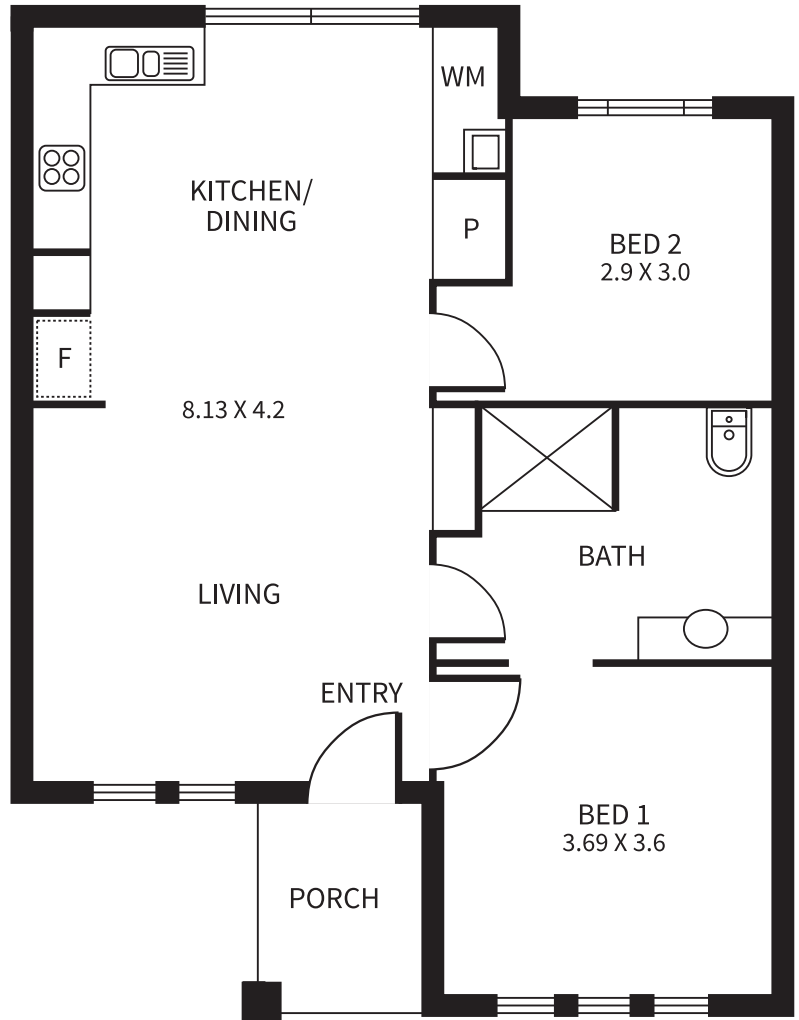

The Duplex

BRIDGEWATER LAKE
RETIREMENT ESTATE

AREAS	
Residence	79.1m ²
Porch	4.3m ²
TOTAL	83.4m²

Please Note: Plan is indicative and subject to change.